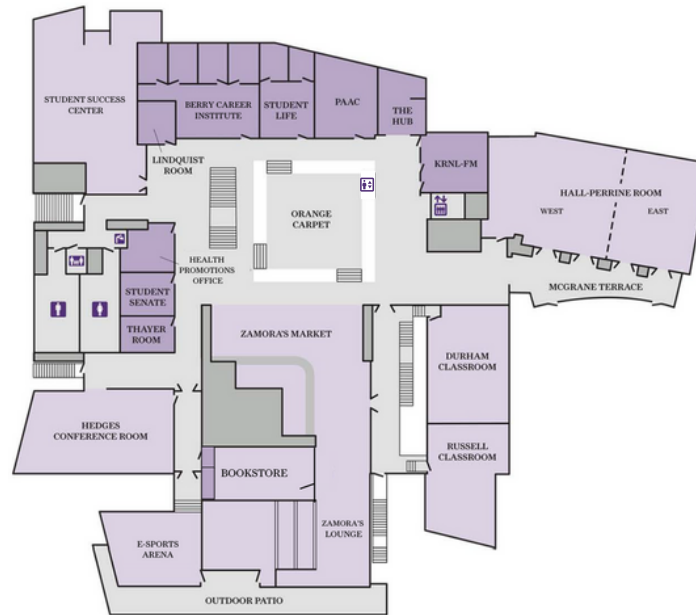

Thomas Commons

LEVEL 3 (G)

LEVEL 2 (OC)

LEVEL 1 (LL)

- ELEVATOR 
- DRINKING FOUNTAIN 
- RESTROOMS 
- GENDER NEUTRAL/FAMILY RESTROOM 