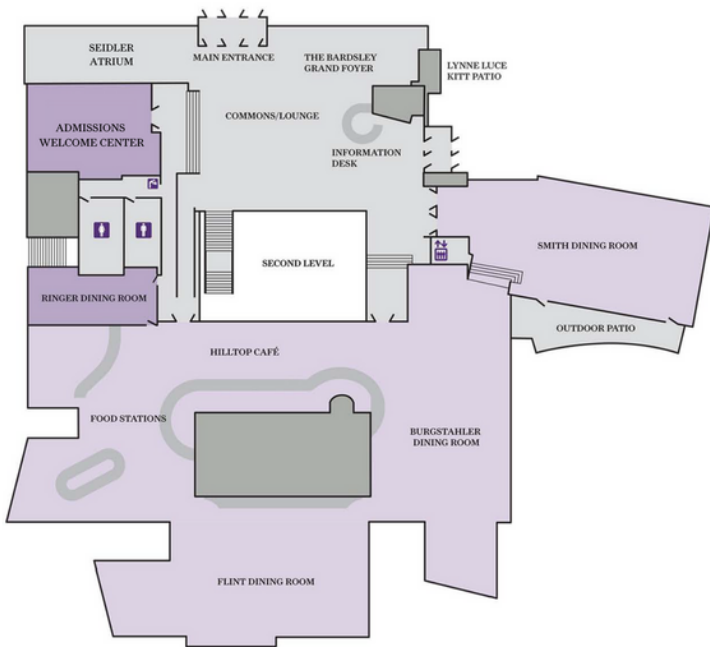

Thomas Commons

LEVEL 3 (G)

LEVEL 2 (OC)

LEVEL 1 (LL)

- ELEVATOR 
- DRINKING FOUNTAIN 
- RESTROOMS 
- GENDER NEUTRAL/FAMILY RESTROOM 